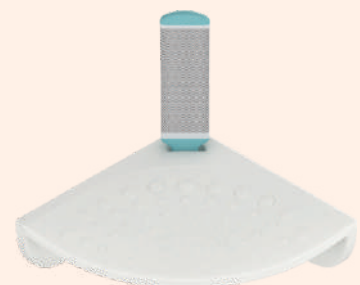

RW-122

Foot Rest