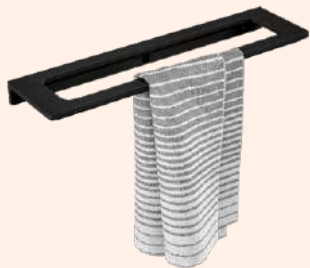

RB-110

Double Large Square Soap Dish

RB-111

Small Square Soap Dish With Glass

RB-112

Large Square Soap Dish With Holder

RB-113

Square Glass With Holder

RB-114

Square Assorted Dispenser Bottle

Bath Accessories

RB-115
Large Square Soap Dish With Glass

RB-116
Sleek Tissue With Mobile Holder

RB-117
Towel Rack

RB-120
Toilet Brush With Cleaner Holder

RB-118
Towel Shelf