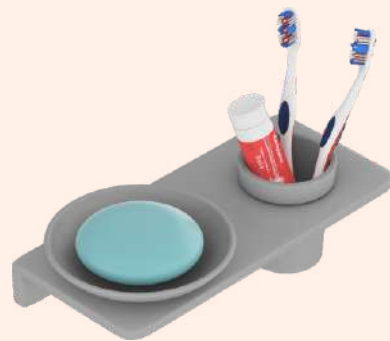

RG-104

Round Soap Dish With Glass