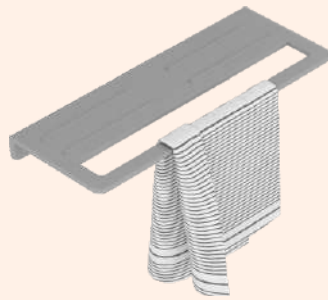

RG-117
Towel Shelf