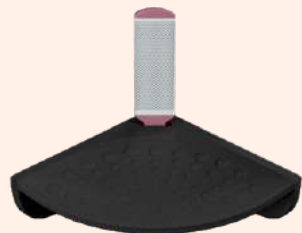

RB-122
Foor Rest