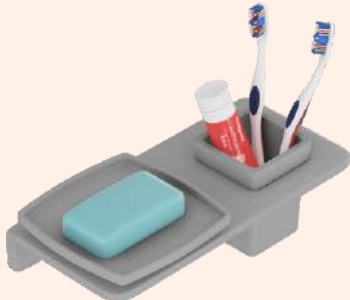

RG-124
2' Rode Hooks

RG-125
12' Corner Stand

RG-126
9' Corner Stand

RG-127
Aster Napkin Ring

RG-128
Double Soap Dish

RG-129
Large Square Soap Dish With Glass

Redefine

Bathware