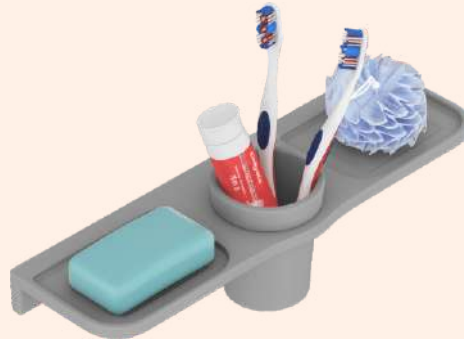

(Bathroom In One Box)

Available Colour

Redefine

Bathware

Product Of Future

Gray

RG-101

Double Soap Dish With Glass