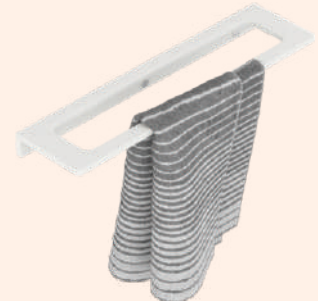

Double Large Square Soap Dish

RW-111

Small Square Soap Dish With Glass

RW-112

Large Square Soap Dish With Holder

RW-113

Square Glass With Holder

RW-114

Square Assorted Dispenser Bottle

Redefine

Bathware

Product Of Future

RW-115

Large Square Soap Dish With Glass

RW-116

Sleek Tissue With Mobile Holder