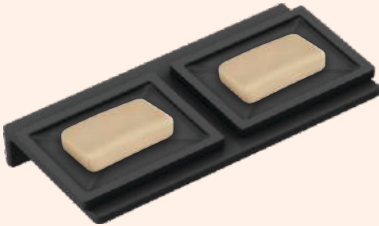

Bath Accessories

Black

RB-101
Double Soap Dish With Glass

RB-102
Soap Dish

RB-103
Double Round Soap Dish

RB-104
Round Soap Dish With Glass

RB-105
Round Soap Dish With Glass

RB-106
Round Glass With Holder

RB-107
Round Assorted Dispenser Bottle

Redefine

Bathware

Product Of Future

RB-108

Double Small Square Soap Dish

RB-109

Small Square Soap Dish With Holder

RB-110

Double Large Square Soap Dish

RB-111

Small Square Soap Dish With Glass

RB-112

Large Square Soap Dish With Holder

RB-113

Square Glass With Holder