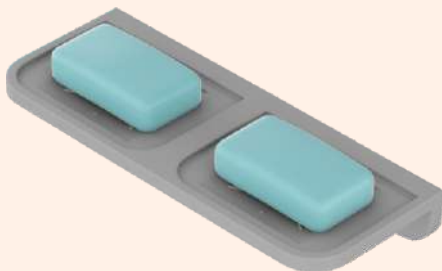

RG-124
2' Rode Hooks

RG-125
12' Corner Stand

RG-126
9' Corner Stand

RG-127
Aster Napkin Ring

RG-128
Double Soap Dish

RG-129
Large Square Soap Dish With Glass

Redefine

Bathware