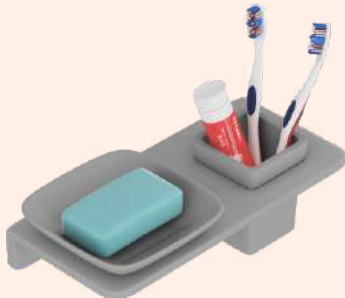

RG-106

Round Glass with Holder

RG-107

Round Assorted Dispenser Bottle

Bath Accessories

RG-108
Double Small Square Soap Dish

RG-109
Small Square Soap Dish With Holder

RG-110
Double Large Square Soap Dish