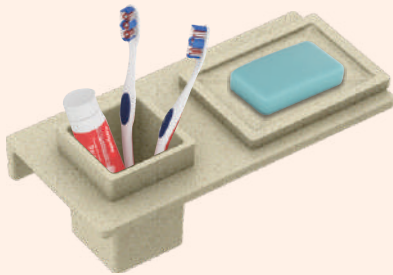

Redefine

Bathware

Product Of Future

RM-115

Large Square Soap Dish With Glass