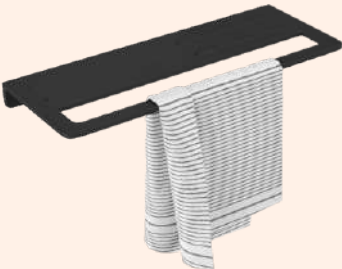

RB-110

Double Large Square Soap Dish

RB-111

Small Square Soap Dish With Glass

RB-112

Large Square Soap Dish With Holder

RB-113

Square Glass With Holder

RB-114

Square Assorted Dispenser Bottle

Bath Accessories

RB-115
Large Square Soap Dish With Glass

RB-116
Sleek Tissue With Mobile Holder

RB-117
Towel Rack

RB-120
Toilet Brush With Cleaner Holder

RB-118
Towel Shelf