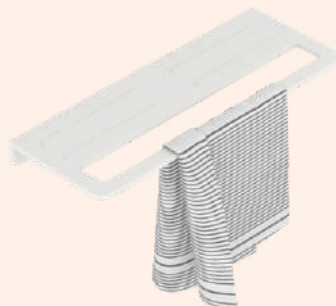

RW-118

Towel Shelf