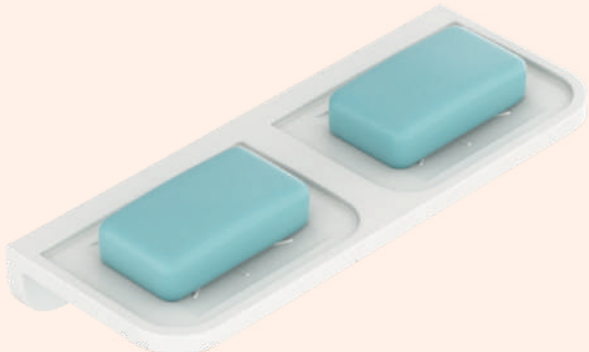

RW-126
12' Corner Stand

RW-127
9' Corner Stand

RW-128
Aster Napkin Ring

RW-129
Double Soap Dish

RW-130
Symphony Napkin Ring

RIVOZ
REDEFINE BATHWARE

Simply sleek. Simply
black.

Bathroom
Accessories