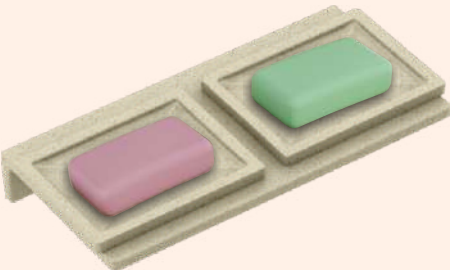

RM-104

Round Soap Dish With Glass

RM-105

Round Soap Dish

RM-106

Round Glass with Holder

RM-107

Round Assorted Dispenser Bottle

Bath Accessories

RM-108
Double Small Square Soap Dish

RM-109
Small Square Soap Dish With Holder

RM-110
Double Square Soap Dish

RM-111
Round Soap Dish With Glass

RM-112
Large Square Soap Dish With Holder

RM-113
Square Glass With Holder