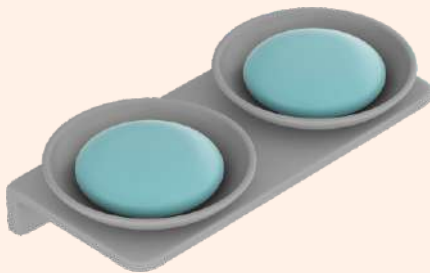

(Bathroom In One Box)

Available Colour

Redefine

Bathware

Product Of Future

Gray

RG-101

Double Soap Dish With Glass

RG-102

Soap Dish

RG-103

Double Round Soap Dish

RG-104

Round Soap Dish With Glass

RG-105

Round Soap Dish With Holder