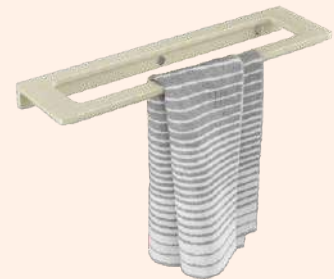

Bath Accessories

RM-108
Double Small Square Soap Dish

RM-109
Small Square Soap Dish With Holder

RM-110
Double Square Soap Dish

RM-111
Round Soap Dish With Glass

RM-112
Large Square Soap Dish With Holder

RM-113
Square Glass With Holder

RM-114
Square Assorted Dispenser Bottle

Redefine

Bathware

Product Of Future

RM-115

Large Square Soap Dish With Glass

RM-116

Sleek Tissue With Mobile Holder