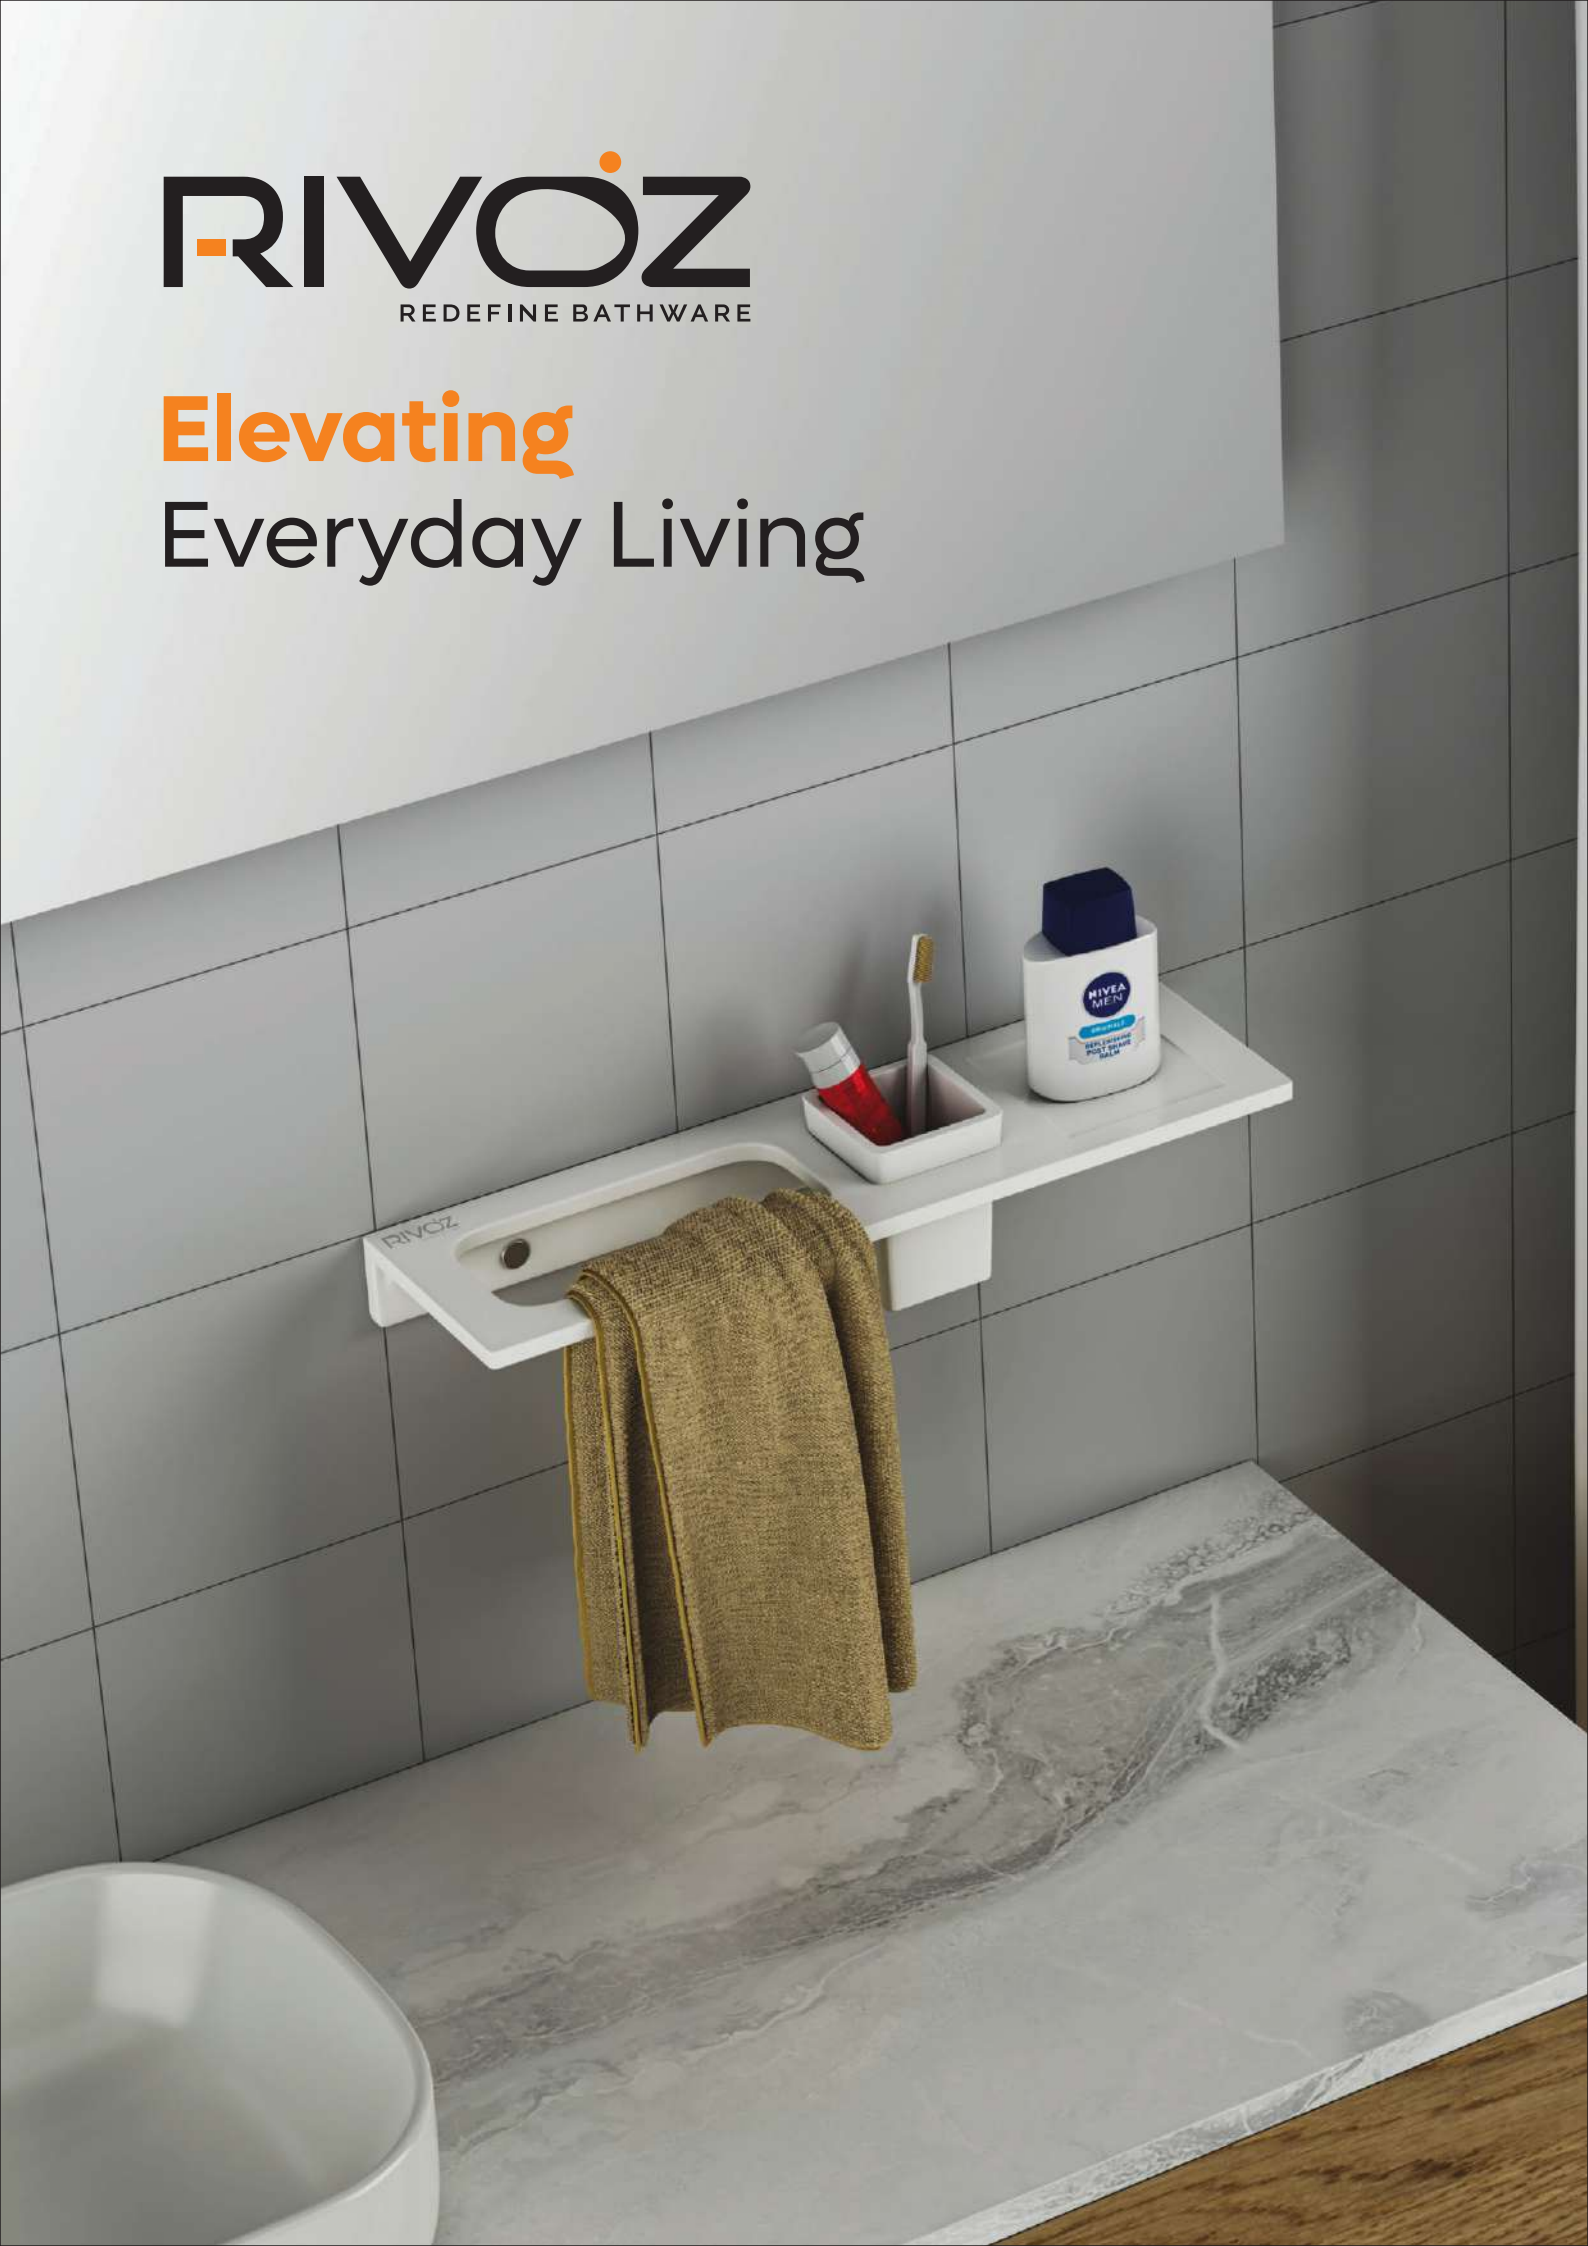

RIVOZ
REDEFINE BATHWARE

Elevating
Everyday Living