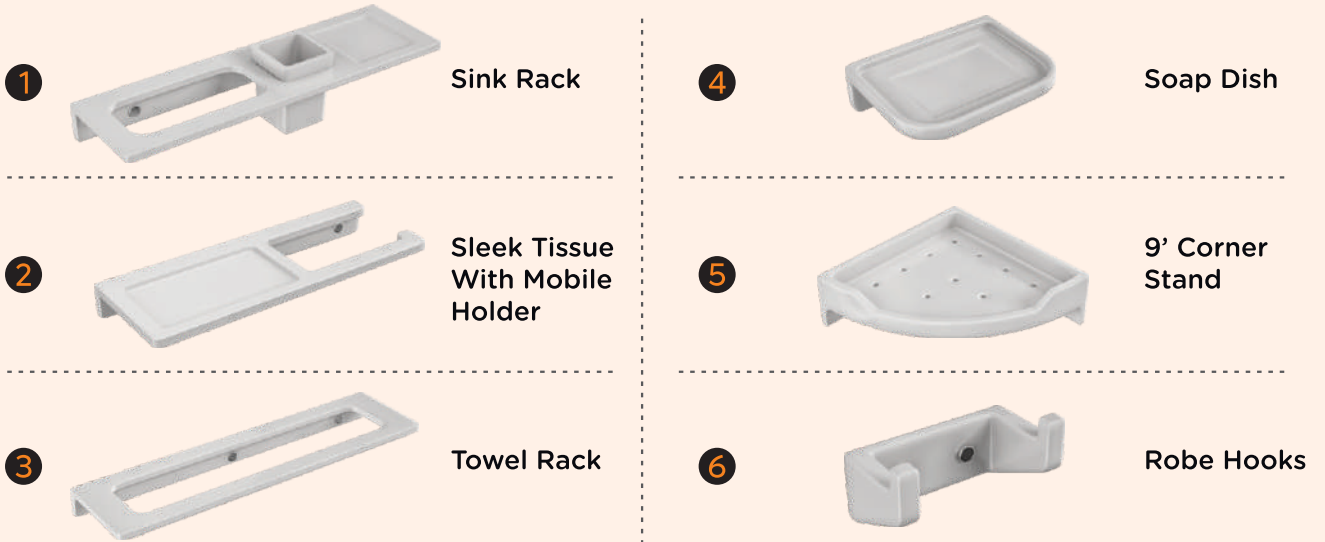

RB-125

2' Rode Hooks

RB-126

12' Corner Stand

RB-127

9' Corner Stand

RB-128

Aster Napkin Ring

RB-129

Double Soap Dish

RB-130

Symphony Napkin Ring

What the box holds

READY-TO-USE BATHROOM PACK

Bath Accessories

COMBO