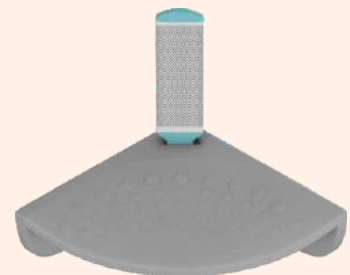

RG-111
Small Square Soap Dish With Glass

RG-112
Large Square Soap Dish With Holder

RG-113
Square Glass With Holder

RG-114
Square Dispenser Bottle

Redefine

Bathware

Product Of Future

RG-115
Sleek Tissue With Mobile Holder

RG-116
Towel Rack

RG-119
Toilet Brush With Cleaner Holder

RG-117
Towel Shelf

RG-118
Sink Rack

RG-120
Shower Rack

RG-121
Foot Rest

RG-122
6' Rode Hooks

RG-123
4' Rode Hooks

RG-124
2' Rode Hooks

RG-125
12' Corner Stand

RG-126
9' Corner Stand

RG-127
Aster Napkin Ring

RG-128
Double Soap Dish

RG-129
Large Square Soap Dish With Glass

Redefine

Bathware